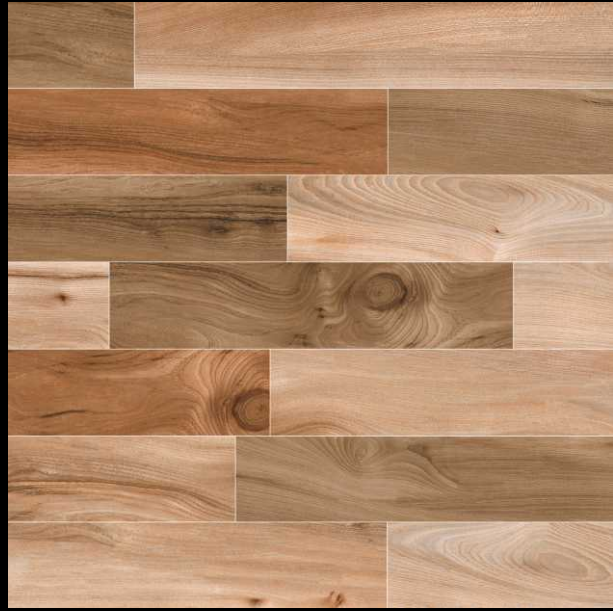

Design No. :
IRIS WOOD

Series :
Wood

Design No. :
RICH WOOD

-  PUBLIC SPACE
-  COUNTER TOPS
-  9MM THICKNESS
-  BUILDING FACADE
-  LIVING SPACE
-  COMMERCIAL SPACE
-  MIN. 3MM SPACER
-  WALL CLADDING

Series :
Wood