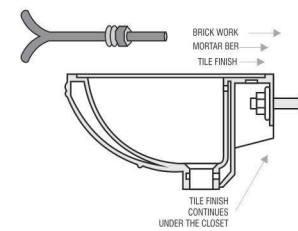

1404
2019 - Table Top

1914
2019 - Table Top

4301
2019 - Table Top

Thank you

WALL HUNG BASIN

As per shown in the picture, the rag bolt must be grouted into the cement/concrete wall. The bolts must be fixed to the cement/concrete wall. Allow setting & checking than install it using nut and washer.