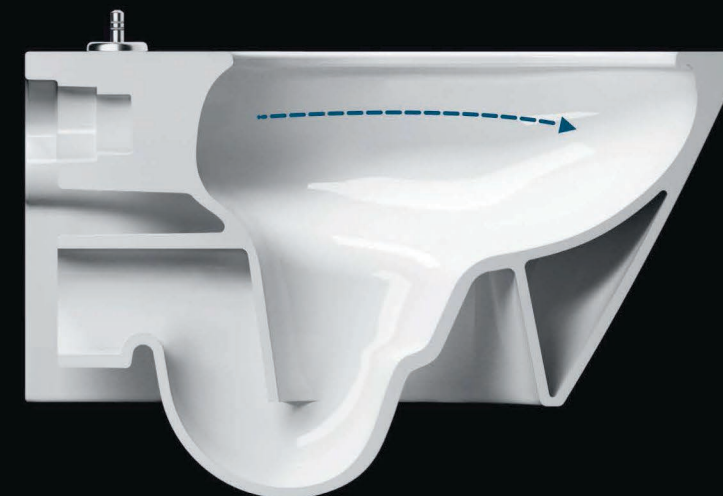

By using less water, these water saving WCs benefit you and the environment. All Home Decor standard height wall-hung frames come with dual flush function as standard in both 2.5/4 litre and 3/6 litre options.

RIM-LESS

WC pan

RIM-LESS TECHNOLOGY

Offering effortless cleaning and innovative, hygienic design. Home Decor's rimless WC pan eliminates the areas where germs gather and multiply, giving a superior level of hygiene.

WASHBASIN FORMS

Washbasins can be used with a pedestal as well as being wall-hung. Basins suitable for use with a counter top can be fitted in three alternative ways :

FISCHER

A simple, elegant installation system for use with wall-hung WCs. The fixing are hidden from sight by the use of internal ABS sleeves, creating a clean, smooth design.

STAIN FREE

ECO FRIENDLY

EASY TO INSTALL

WATER SAVING

RIMLESS

More Hygienic

More Ecological

SIMPLE