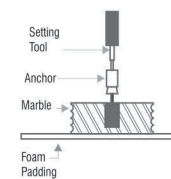

For Marble Counter tops:

1. Position the counter top upside down on foam padding to protect the surface. Mark and drill 3/6" holes 5/8" deep at the locations shown on the template.
2. Use a setting tool and hammer to secure the anchors.