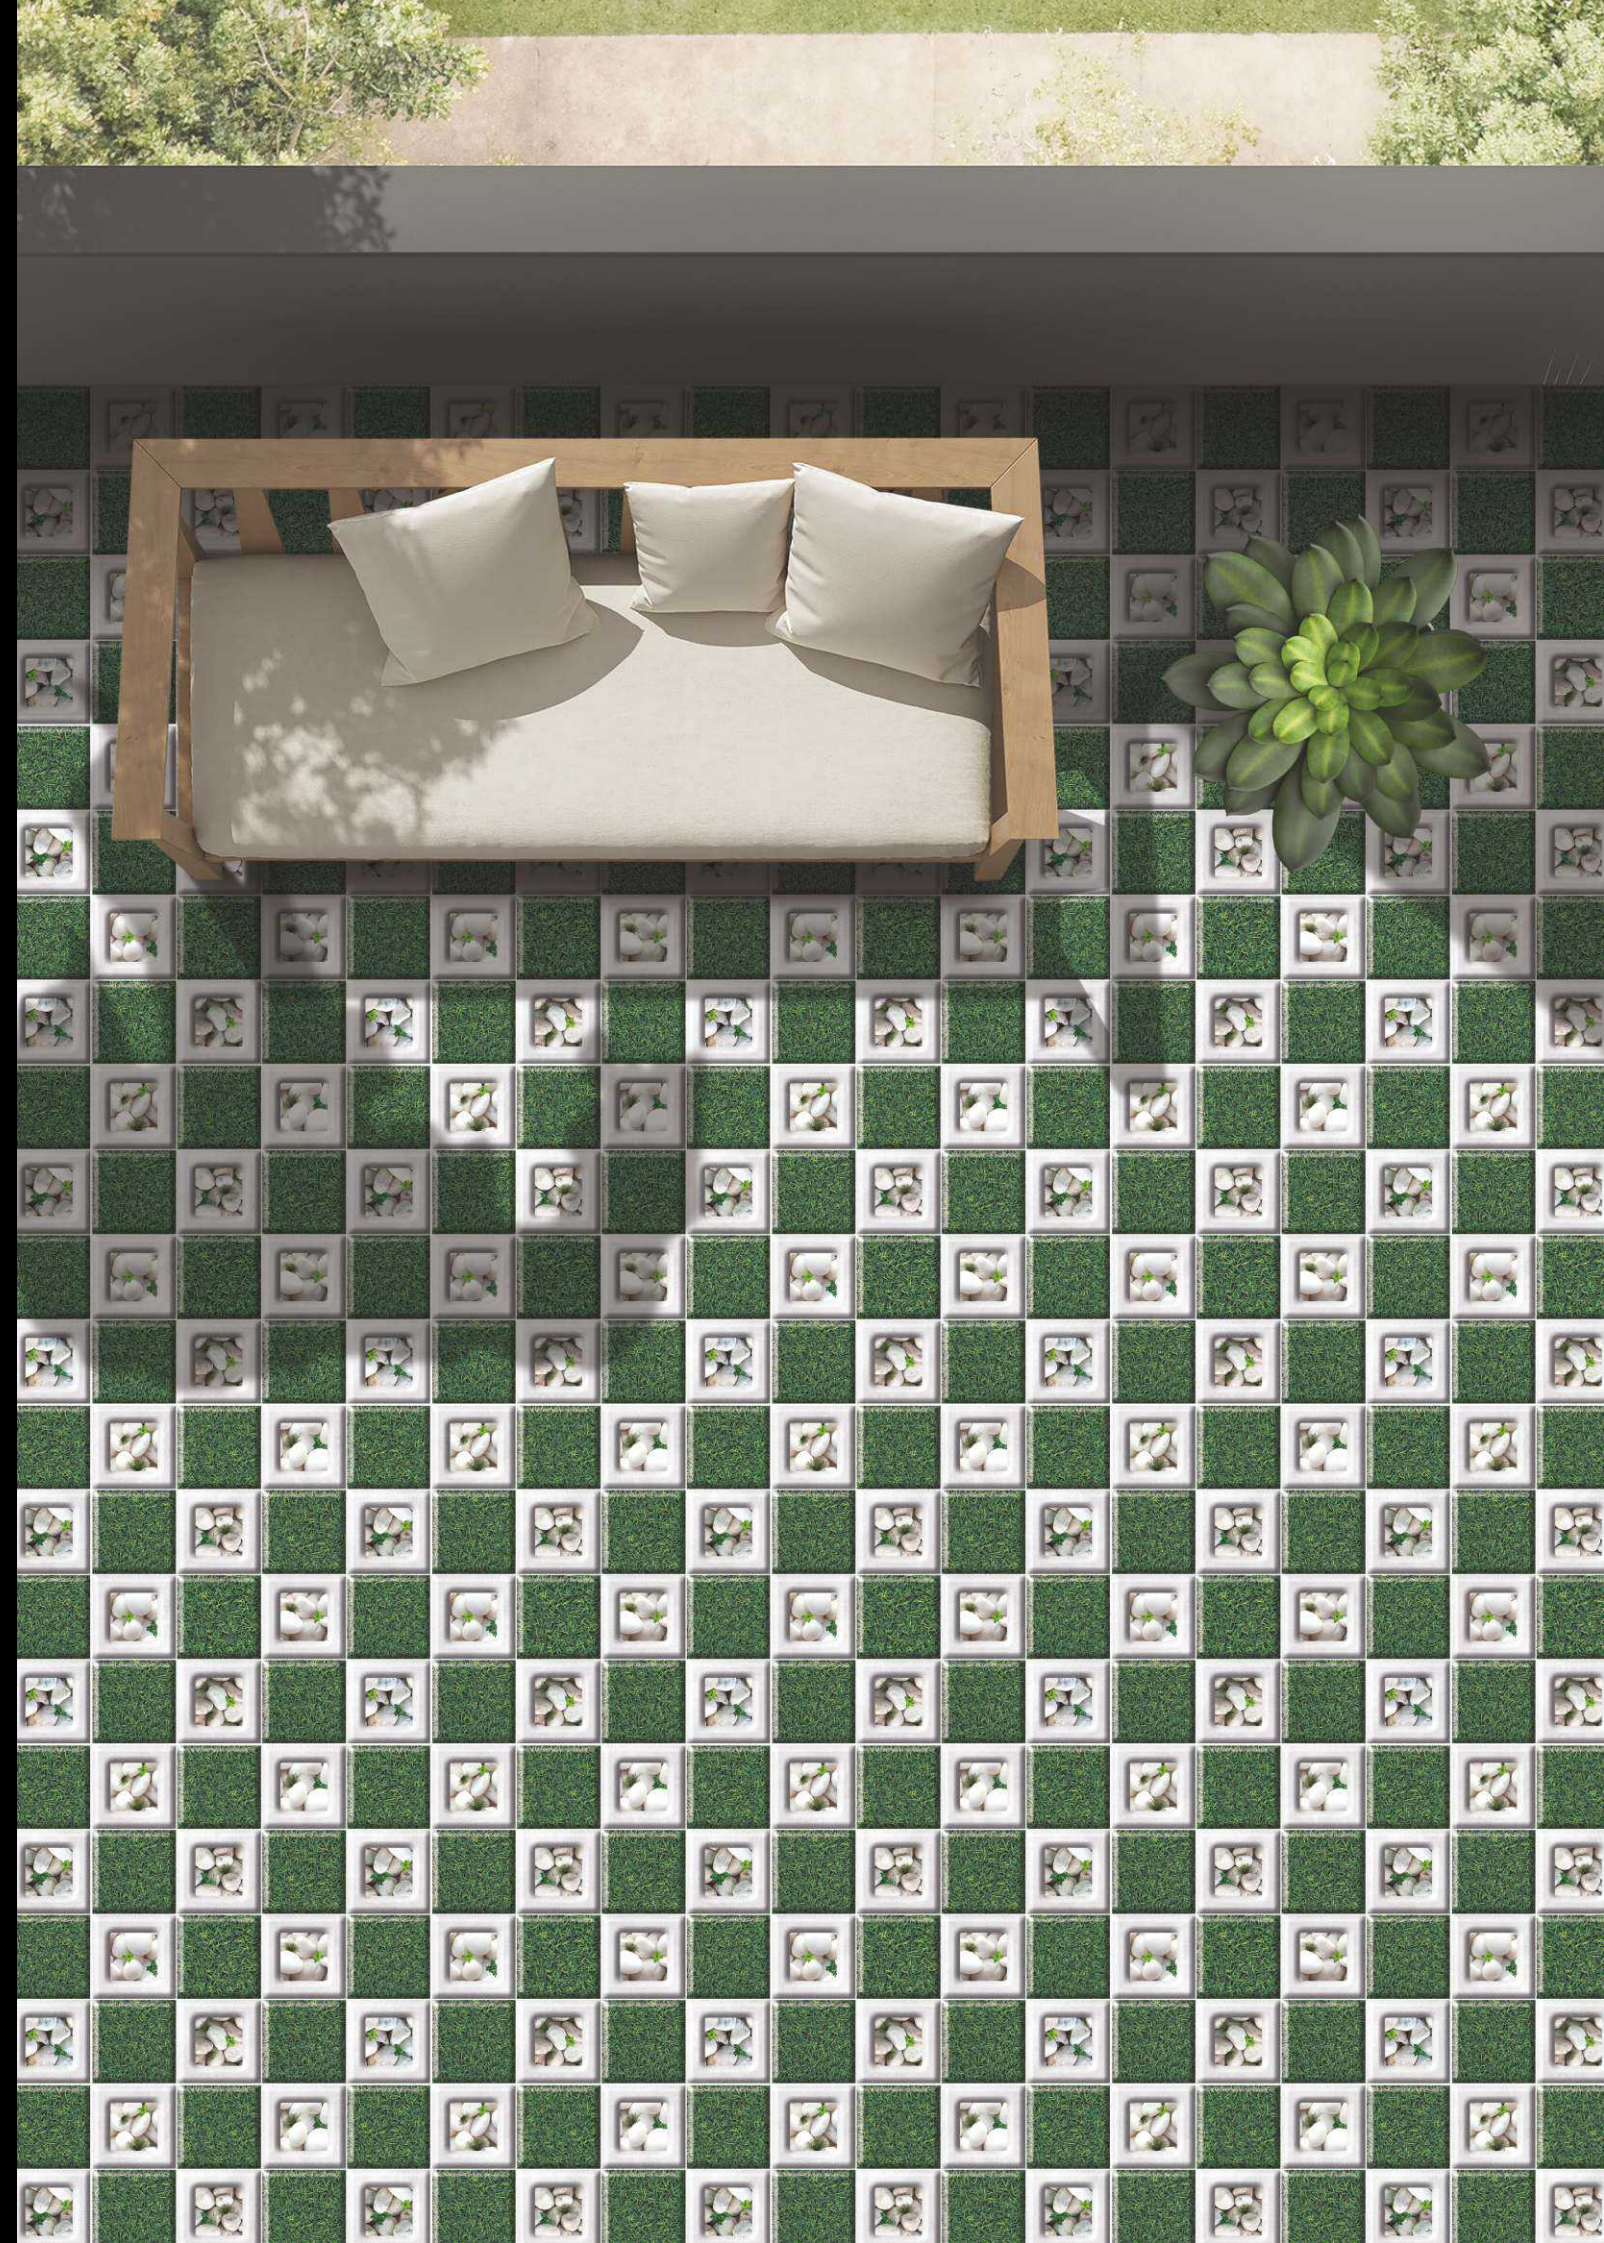

Series :  
**Green**

Design No. :  
**5001**

Series :  
**Green**

Design No. :  
**5002**

-  PUBLIC SPACE
-  COUNTER TOPS
-  9MM THICKNESS
-  BUILDING FACADE
-  LIVING SPACE
-  COMMERCIAL SPACE
-  MIN. 3MM SPACER
-  WALL CLADDING