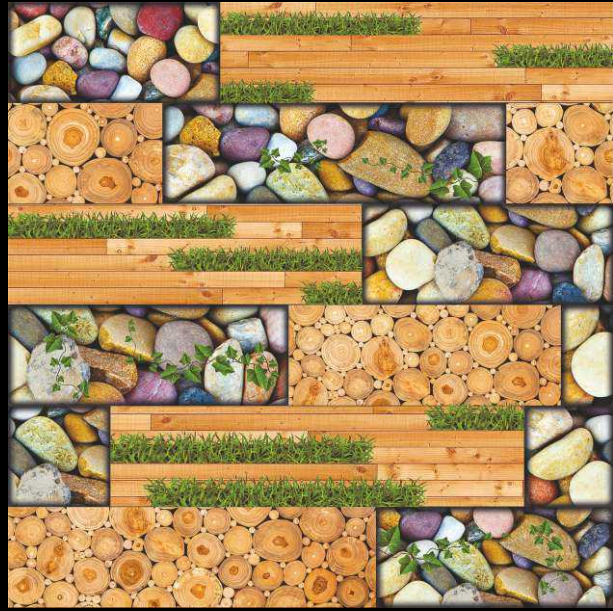

Series :
Green

Design No. :
5002